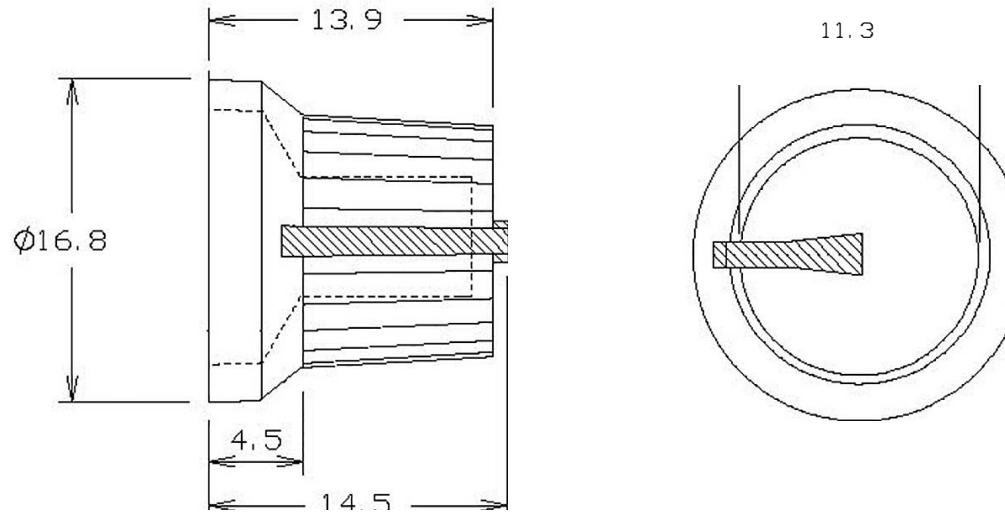

Potentiometer Knobs with coloured pointers

Code - 2073
RUBBER FEEL KNOB BLUE
6mm splined shaft

Code - 2075
RUBBER FEEL KNOB WHITE
6mm splined shaft

Code - 2072
RUBBER FEEL KNOB RED
6mm splined shaft

Code - 2074
RUBBER FEEL KNOB YELLOW
6mm splined shaft