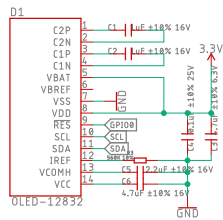

smøl Connectors

OLED - 0.91"

Released under the Creative Commons Attribution Share-Alike 4.0 License https://creativecommons.org/licenses/by-sa/4.0/		Special Instructions 
TITLE: SparkX_smøl_Display		
Design by:	N. Seidle	REV: X02
Date:	not saved!	Sheet: 1/1