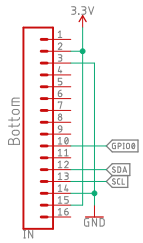

smøl Connectors

OLED - 0.91"

Released under the Creative Commons Attribution Share-Alike 4.0 License https://creativecommons.org/licenses/by-sa/4.0/		Special Instructions 
TITLE: SparkX_smøl_Display		
Design by:	N. Seidle	REV: X02
Date:	not saved!	Sheet: 1/1