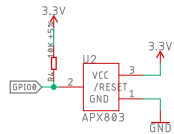

smøl Connectors

OLED - 0.91"

Released under the Creative Commons Attribution Share-Alike 4.0 License https://creativecommons.org/licenses/by-sa/4.0/		Special Instructions 
TITLE: SparkX_smøl_Display		
Design by:	N. Seidle	REV: X02
Date:	not saved!	Sheet: 1/1