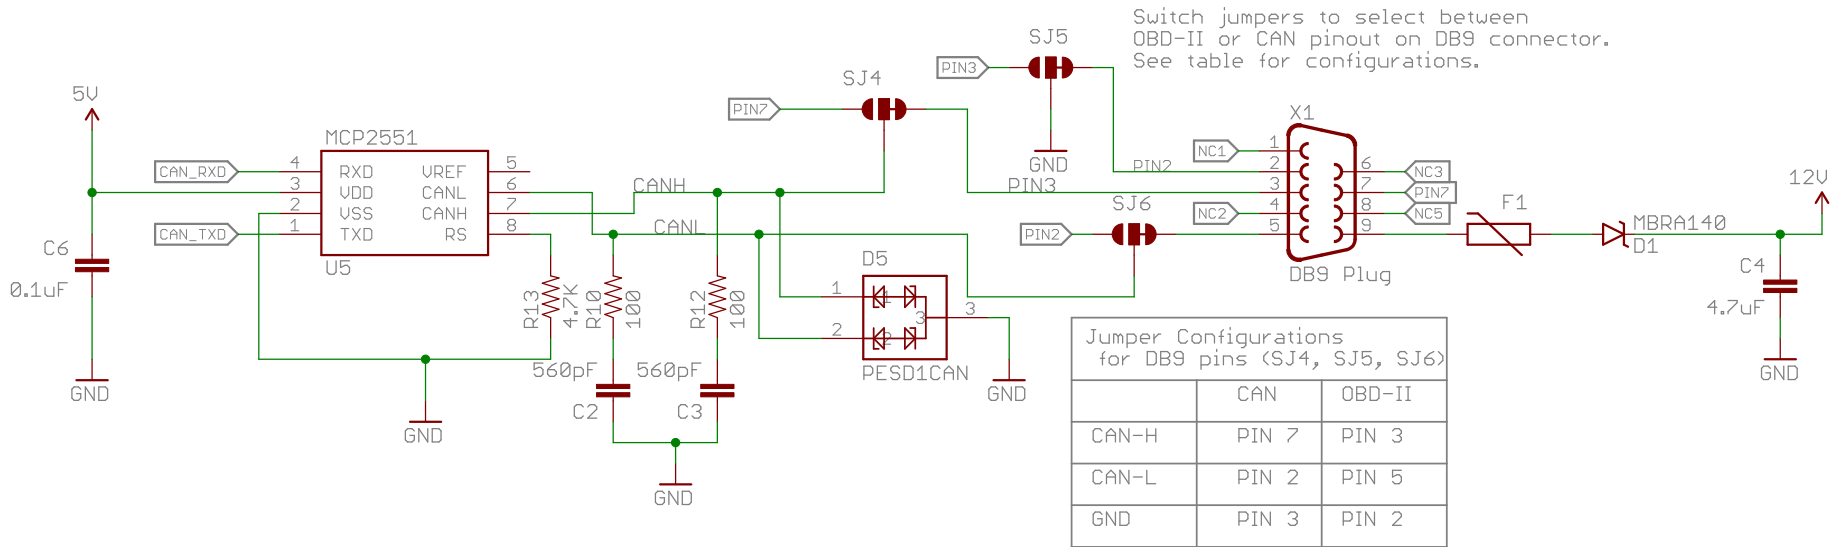

CAN Bus

www.skpang.co.uk

Released under the Creative Commons Attribution Share-Alike 4.0 License
<https://creativecommons.org/licenses/by-sa/4.0/>

TITLE: SparkFun_CAN-Bus_Shield

Design by: Sukkin Pang
 Revision By: Toni Klopfenstein
 REV: v13