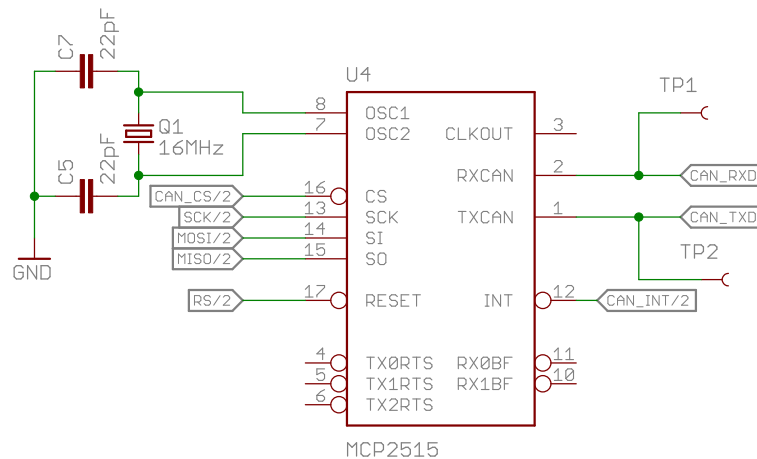

CAN Bus

www.skpang.co.uk

Released under the Creative Commons Attribution Share-Alike 4.0 License
<https://creativecommons.org/licenses/by-sa/4.0/>

TITLE: SparkFun_CAN-Bus_Shield

Design by: Sukkin Pang
 Revision By: Toni Klopfenstein
 REV: v13