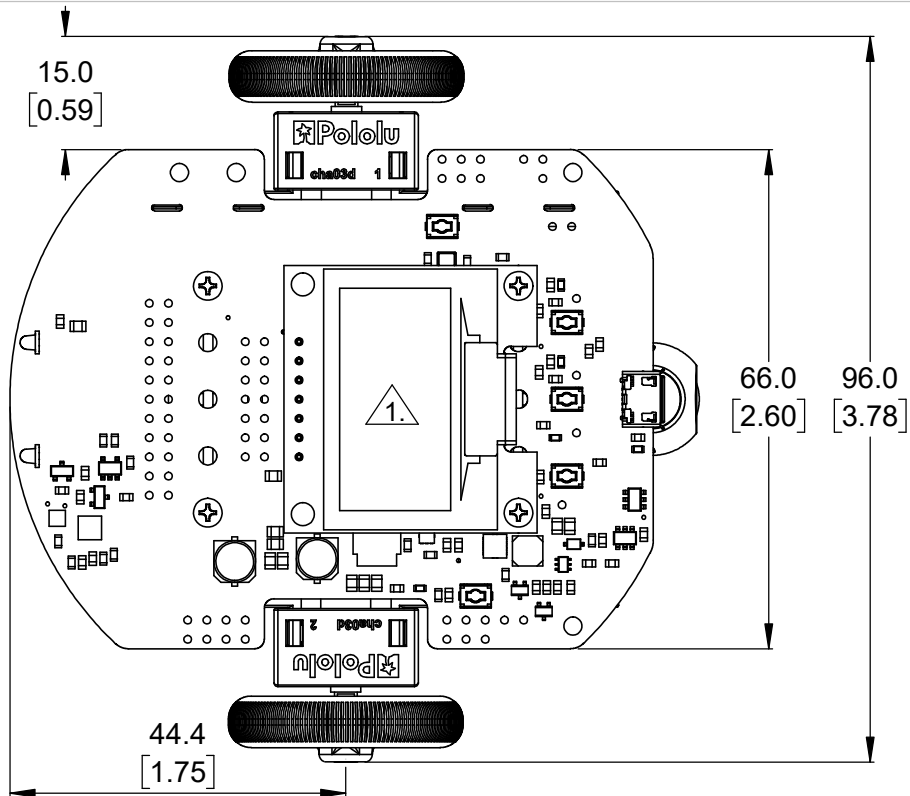

1.
2.

OLED active area (1.3" diagonal).
To get the specified scale, select 100% in print settings.

Scale 1:1

<https://www.pololu.com/product/4974>

Name: 3pi+ 32U4 OLED Robot assembled with bumper skirt		Item number: 4974-4079
Drawing date: 10 August 2021	Dev code: —	
Units: mm [in]	Material: mixed	

Pololu
Robotics & Electronics
© 2021 Pololu Corporation

- 1. OLED active area (1.3" diagonal).
- 2. To get the specified scale, select 100% in print settings.

Scale 1:1

<https://www.pololu.com/product/4974>

Name: 3pi+ 32U4 OLED Robot assembled with motor clips		Item number: 4974-4079
Drawing date: 10 August 2021	Dev code: —	
Units: mm [in]	Material: mixed	