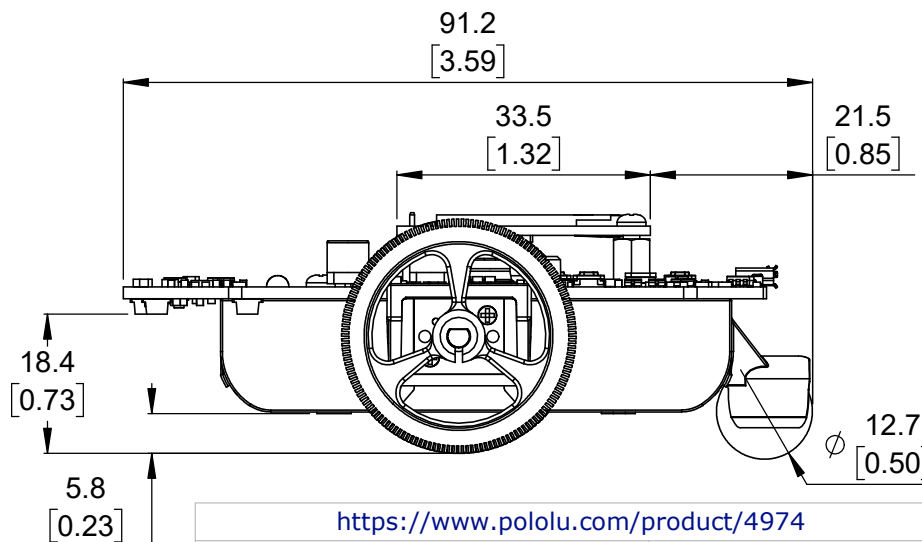

1.
2.

OLED active area (1.3" diagonal).
To get the specified scale, select 100% in print settings.

Scale 1:1

<https://www.pololu.com/product/4974>

Name: 3pi+ 32U4 OLED Robot assembled with bumper skirt		Item number: 4974-4079
Drawing date: 10 August 2021	Dev code: —	
Units: mm [in]	Material: mixed	

Pololu
Robotics & Electronics
© 2021 Pololu Corporation

- 1. OLED active area (1.3" diagonal).
- 2. To get the specified scale, select 100% in print settings.

Scale 1:1

<https://www.pololu.com/product/4974>

Name: 3pi+ 32U4 OLED Robot assembled with motor clips		Item number: 4974-4079
Drawing date: 10 August 2021	Dev code: —	
Units: mm [in]	Material: mixed	