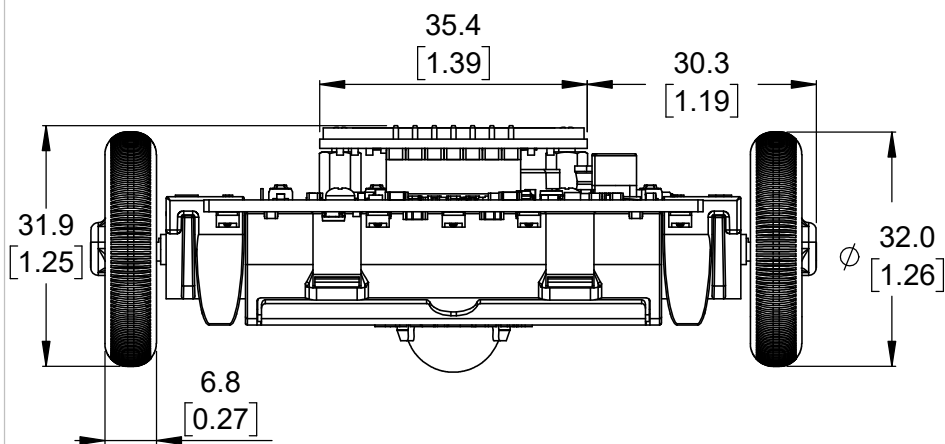

1.
2.

OLED active area (1.3" diagonal).
To get the specified scale, select 100% in print settings.

Scale 1:1

<https://www.pololu.com/product/4974>

Name: 3pi+ 32U4 OLED Robot assembled with bumper skirt		Item number: 4974-4079
Drawing date: 10 August 2021	Dev code: —	
Units: mm [in]	Material: mixed	

Pololu
Robotics & Electronics
© 2021 Pololu Corporation

- 1. OLED active area (1.3" diagonal).
- 2. To get the specified scale, select 100% in print settings.

Scale 1:1

<https://www.pololu.com/product/4974>

Name: 3pi+ 32U4 OLED Robot assembled with motor clips		Item number: 4974-4079
Drawing date: 10 August 2021	Dev code: —	
Units: mm [in]	Material: mixed	