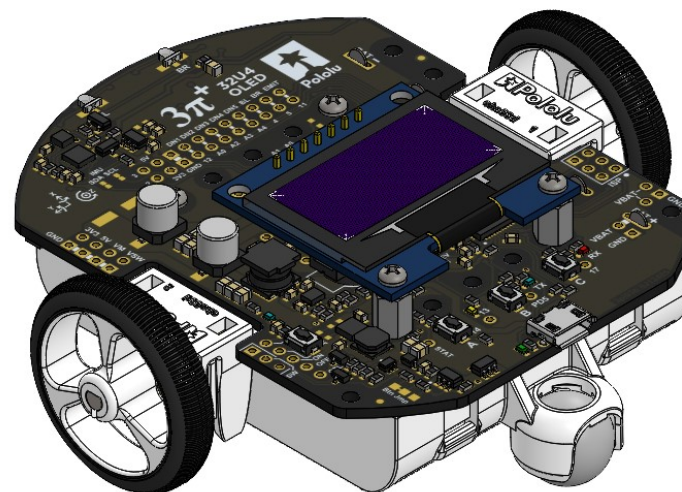

1.
2.

OLED active area (1.3" diagonal).
To get the specified scale, select 100% in print settings.

Scale 1:1

<https://www.pololu.com/product/4974>

Name: 3pi+ 32U4 OLED Robot assembled with bumper skirt		Item number: 4974-4079
Drawing date: 10 August 2021	Dev code: —	
Units: mm [in]	Material: mixed	

Pololu
Robotics & Electronics
© 2021 Pololu Corporation

- 1. OLED active area (1.3" diagonal).
- 2. To get the specified scale, select 100% in print settings.

Scale 1:1

<https://www.pololu.com/product/4974>

Name: 3pi+ 32U4 OLED Robot assembled with motor clips		Item number: 4974-4079
Drawing date: 10 August 2021	Dev code: —	
Units: mm [in]	Material: mixed	